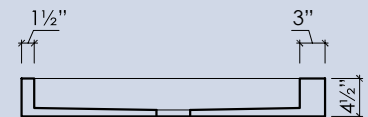

**Sampling of colors. Others available upon request.*

DURAT[®] SHOWER SYSTEMS

SHOWER I
36" X 36" X 4"

SHOWER II
42" X 42" X 4"

SHOWER III
48" X 48" X 4"

SHOWER IV
36" X 42" X 4"

SHOWER V
36" X 48" X 4"

SHOWER VI
42" X 48" X 4"

SHOWER VII
32" X 60" X 4"

SHOWER VIII
36" X 60" X 4"

SHOWER IX
42" X 60" X 4"

SHOWER X
42" X 42" X 4"

SHOWER XI
48" X 48" X 4"

TYPICAL DETAIL

*Shower pans are available as solid colors only, recycled content is still available, but will not be visible.