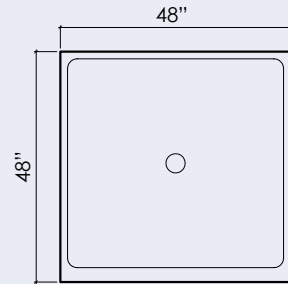

**Sampling of colors. Others available upon request.*

DURAT[®] SHOWER SYSTEMS

SHOWER I
36" X 36" X 4"

SHOWER II
42" X 42" X 4"

SHOWER III
48" X 48" X 4"

SHOWER IV
36" X 42" X 4"

SHOWER V
36" X 48" X 4"

SHOWER VI
42" X 48" X 4"

SHOWER VII
32" X 60" X 4"

SHOWER VIII
36" X 60" X 4"

SHOWER IX
42" X 60" X 4"

SHOWER X
42" X 42" X 4"

SHOWER XI
48" X 48" X 4"

TYPICAL DETAIL

*Shower pans are available as solid colors only, recycled content is still available, but will not be visible.