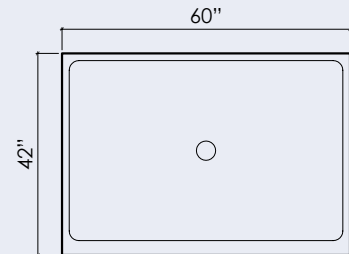

**Sampling of colors. Others available upon request.*

DURAT[®] SHOWER SYSTEMS

SHOWER I
36" X 36" X 4"

SHOWER II
42" X 42" X 4"

SHOWER III
48" X 48" X 4"

SHOWER IV
36" X 42" X 4"

SHOWER V
36" X 48" X 4"

SHOWER VI
42" X 48" X 4"

SHOWER VII
32" X 60" X 4"

SHOWER VIII
36" X 60" X 4"

SHOWER IX
42" X 60" X 4"

SHOWER X
42" X 42" X 4"

SHOWER XI
48" X 48" X 4"

TYPICAL DETAIL

*Shower pans are available as solid colors only, recycled content is still available, but will not be visible.