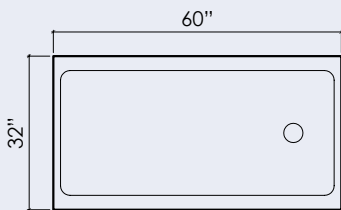

**Sampling of colors. Others available upon request.*

DURAT[®] SHOWER SYSTEMS

SHOWER I
36" X 36" X 4"

SHOWER II
42" X 42" X 4"

SHOWER III
48" X 48" X 4"

SHOWER IV
36" X 42" X 4"

SHOWER V
36" X 48" X 4"

SHOWER VI
42" X 48" X 4"

SHOWER VII
32" X 60" X 4"

SHOWER VIII
36" X 60" X 4"

SHOWER IX
42" X 60" X 4"

SHOWER X
42" X 42" X 4"

SHOWER XI
48" X 48" X 4"

TYPICAL DETAIL

*Shower pans are available as solid colors only, recycled content is still available, but will not be visible.