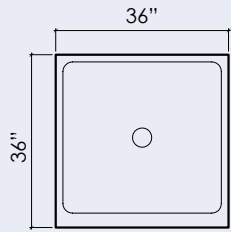

**Sampling of colors. Others available upon request.*

DURAT[®] SHOWER SYSTEMS

SHOWER I
36" X 36" X 4"

SHOWER II
42" X 42" X 4"

SHOWER III
48" X 48" X 4"

SHOWER IV
36" X 42" X 4"

SHOWER V
36" X 48" X 4"

SHOWER VI
42" X 48" X 4"

SHOWER VII
32" X 60" X 4"

SHOWER VIII
36" X 60" X 4"

SHOWER IX
42" X 60" X 4"

SHOWER X
42" X 42" X 4"

SHOWER XI
48" X 48" X 4"

TYPICAL DETAIL

*Shower pans are available as solid colors only, recycled content is still available, but will not be visible.