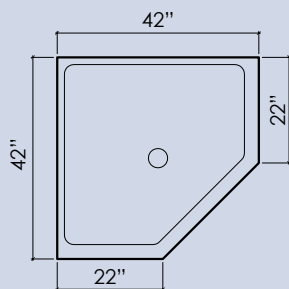

**Sampling of colors. Others available upon request.*

DURAT[®] SHOWER SYSTEMS

SHOWER I
36" X 36" X 4"

SHOWER II
42" X 42" X 4"

SHOWER III
48" X 48" X 4"

SHOWER IV
36" X 42" X 4"

SHOWER V
36" X 48" X 4"

SHOWER VI
42" X 48" X 4"

SHOWER VII
32" X 60" X 4"

SHOWER VIII
36" X 60" X 4"

SHOWER IX
42" X 60" X 4"

SHOWER X
42" X 42" X 4"

SHOWER XI
48" X 48" X 4"

TYPICAL DETAIL

*Shower pans are available as solid colors only, recycled content is still available, but will not be visible.