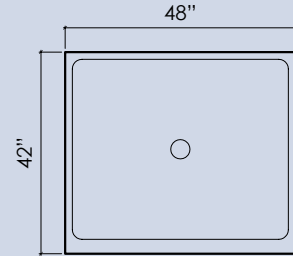

**Sampling of colors. Others available upon request.*

DURAT[®] SHOWER SYSTEMS

SHOWER I
36" X 36" X 4"

SHOWER II
42" X 42" X 4"

SHOWER III
48" X 48" X 4"

SHOWER IV
36" X 42" X 4"

SHOWER V
36" X 48" X 4"

SHOWER VI
42" X 48" X 4"

SHOWER VII
32" X 60" X 4"

SHOWER VIII
36" X 60" X 4"

SHOWER IX
42" X 60" X 4"

SHOWER X
42" X 42" X 4"

SHOWER XI
48" X 48" X 4"

TYPICAL DETAIL

*Shower pans are available as solid colors only, recycled content is still available, but will not be visible.