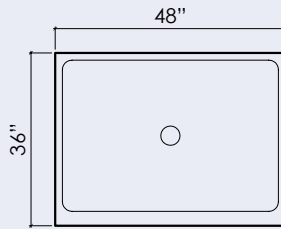

**Sampling of colors. Others available upon request.*

DURAT[®] SHOWER SYSTEMS

SHOWER I
36" X 36" X 4"

SHOWER II
42" X 42" X 4"

SHOWER III
48" X 48" X 4"

SHOWER IV
36" X 42" X 4"

SHOWER V
36" X 48" X 4"

SHOWER VI
42" X 48" X 4"

SHOWER VII
32" X 60" X 4"

SHOWER VIII
36" X 60" X 4"

SHOWER IX
42" X 60" X 4"

SHOWER X
42" X 42" X 4"

SHOWER XI
48" X 48" X 4"

TYPICAL DETAIL

*Shower pans are available as solid colors only, recycled content is still available, but will not be visible.