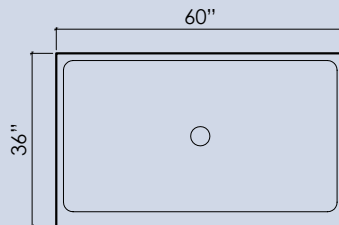

**Sampling of colors. Others available upon request.*

DURAT[®] SHOWER SYSTEMS

SHOWER I
36" X 36" X 4"

SHOWER II
42" X 42" X 4"

SHOWER III
48" X 48" X 4"

SHOWER IV
36" X 42" X 4"

SHOWER V
36" X 48" X 4"

SHOWER VI
42" X 48" X 4"

SHOWER VII
32" X 60" X 4"

SHOWER VIII
36" X 60" X 4"

SHOWER IX
42" X 60" X 4"

SHOWER X
42" X 42" X 4"

SHOWER XI
48" X 48" X 4"

TYPICAL DETAIL

*Shower pans are available as solid colors only, recycled content is still available, but will not be visible.