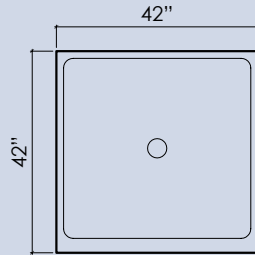

**Sampling of colors. Others available upon request.*

DURAT[®] SHOWER SYSTEMS

SHOWER I
36" X 36" X 4"

SHOWER II
42" X 42" X 4"

SHOWER III
48" X 48" X 4"

SHOWER IV
36" X 42" X 4"

SHOWER V
36" X 48" X 4"

SHOWER VI
42" X 48" X 4"

SHOWER VII
32" X 60" X 4"

SHOWER VIII
36" X 60" X 4"

SHOWER IX
42" X 60" X 4"

SHOWER X
42" X 42" X 4"

SHOWER XI
48" X 48" X 4"

TYPICAL DETAIL

*Shower pans are available as solid colors only, recycled content is still available, but will not be visible.