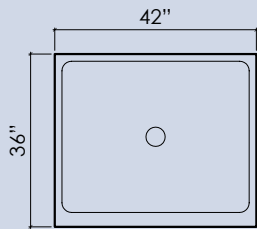

**Sampling of colors. Others available upon request.*

DURAT[®] SHOWER SYSTEMS

SHOWER I
36" X 36" X 4"

SHOWER II
42" X 42" X 4"

SHOWER III
48" X 48" X 4"

SHOWER IV
36" X 42" X 4"

SHOWER V
36" X 48" X 4"

SHOWER VI
42" X 48" X 4"

SHOWER VII
32" X 60" X 4"

SHOWER VIII
36" X 60" X 4"

SHOWER IX
42" X 60" X 4"

SHOWER X
42" X 42" X 4"

SHOWER XI
48" X 48" X 4"

TYPICAL DETAIL

*Shower pans are available as solid colors only, recycled content is still available, but will not be visible.