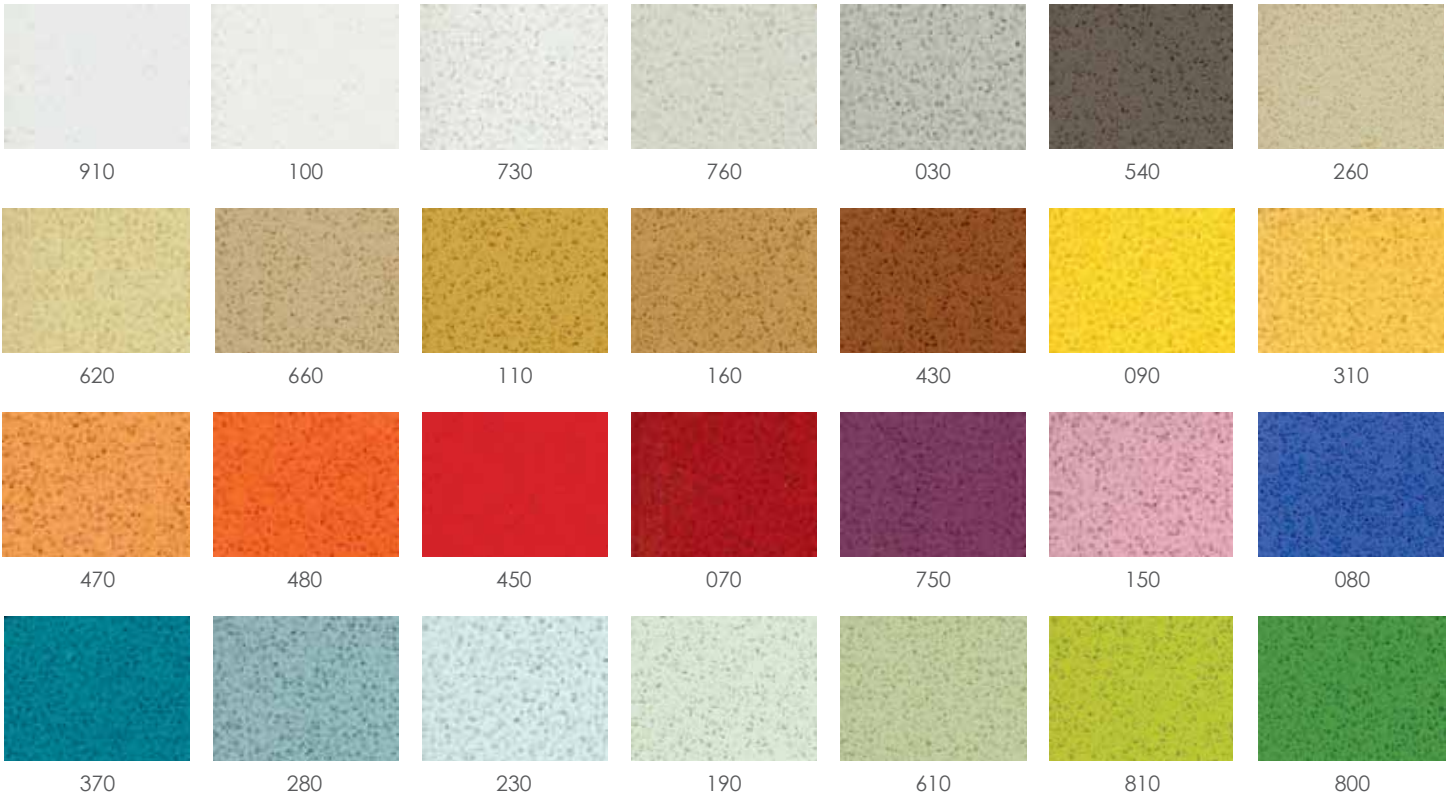

DURAT[®]

SHOWER SYSTEMS

Shower Systems can include:

- Shower Walls
- Tub Surrounds
- Shower pans (see back)

General Information

- Made from 28% recycled content
- Sleek, modern solid surface material
- Durable, easy to maintain
- 100% recyclable
- Shower pans are available as solid colors only, recycled content is still available, but will not be visible.

**Sampling of colors. Others available upon request.*

DURAT[®] SHOWER SYSTEMS

SHOWER I
36" X 36" X 4"

SHOWER II
42" X 42" X 4"

SHOWER III
48" X 48" X 4"

SHOWER IV
36" X 42" X 4"

SHOWER V
36" X 48" X 4"

SHOWER VI
42" X 48" X 4"

SHOWER VII
32" X 60" X 4"

SHOWER VIII
36" X 60" X 4"

SHOWER IX
42" X 60" X 4"

SHOWER X
42" X 42" X 4"

SHOWER XI
48" X 48" X 4"

TYPICAL DETAIL

*Shower pans are available as solid colors only, recycled content is still available, but will not be visible.