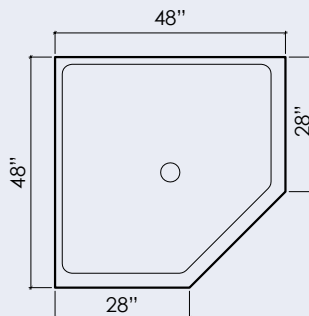

**Sampling of colors. Others available upon request.*

DURAT[®] SHOWER SYSTEMS

SHOWER I
36" X 36" X 4"

SHOWER II
42" X 42" X 4"

SHOWER III
48" X 48" X 4"

SHOWER IV
36" X 42" X 4"

SHOWER V
36" X 48" X 4"

SHOWER VI
42" X 48" X 4"

SHOWER VII
32" X 60" X 4"

SHOWER VIII
36" X 60" X 4"

SHOWER IX
42" X 60" X 4"

SHOWER X
42" X 42" X 4"

SHOWER XI
48" X 48" X 4"

TYPICAL DETAIL

*Shower pans are available as solid colors only, recycled content is still available, but will not be visible.